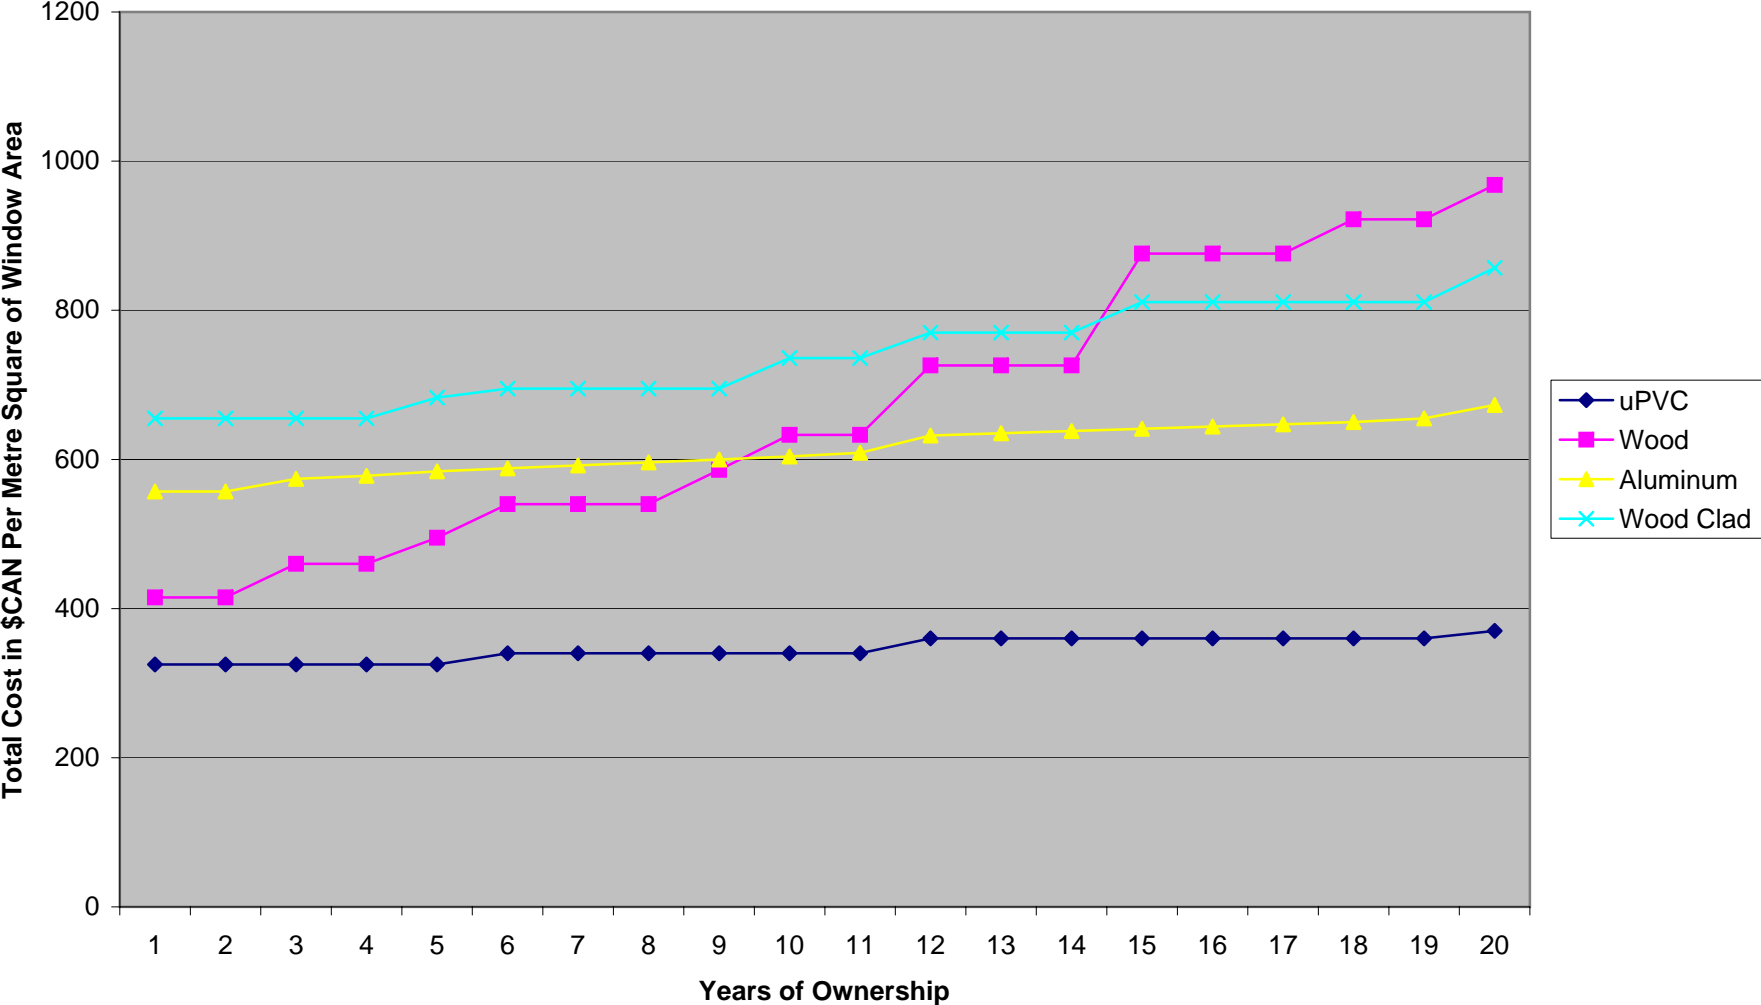

# Cost Comparison Of Different Window Frame Materials

uPVC, Wood, Aluminum, and Wood Clad windows over a period of 20 years.

Prices are based on typical averages.  
Research is based on comparison of European Tilt + Turn Window Systems.